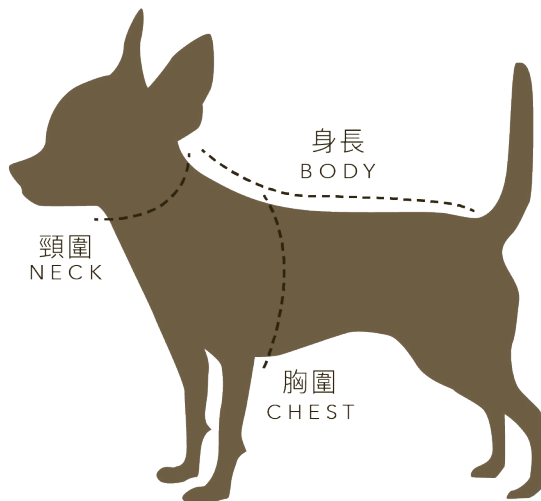

MUSE

ART & CRAFT

LIGHTING • INTERIOR DESIGN
FURNITURE • ACCESSORIES

EST. 2014

COMBINING

DEEP MOOD SHOOTING

尺寸表 SIZE CHART

FIND THE BEST SIZE FOR YOUR BELOVED PET

尺寸 SIZE	身長 BODY (cm)	胸圍 CHEST (cm)	頸圍 NECK (cm)
小號 SMALL	22-25	31-33	8-10
中號 MEDIUM	27-30	32-34	21-23
大號 LARGE			